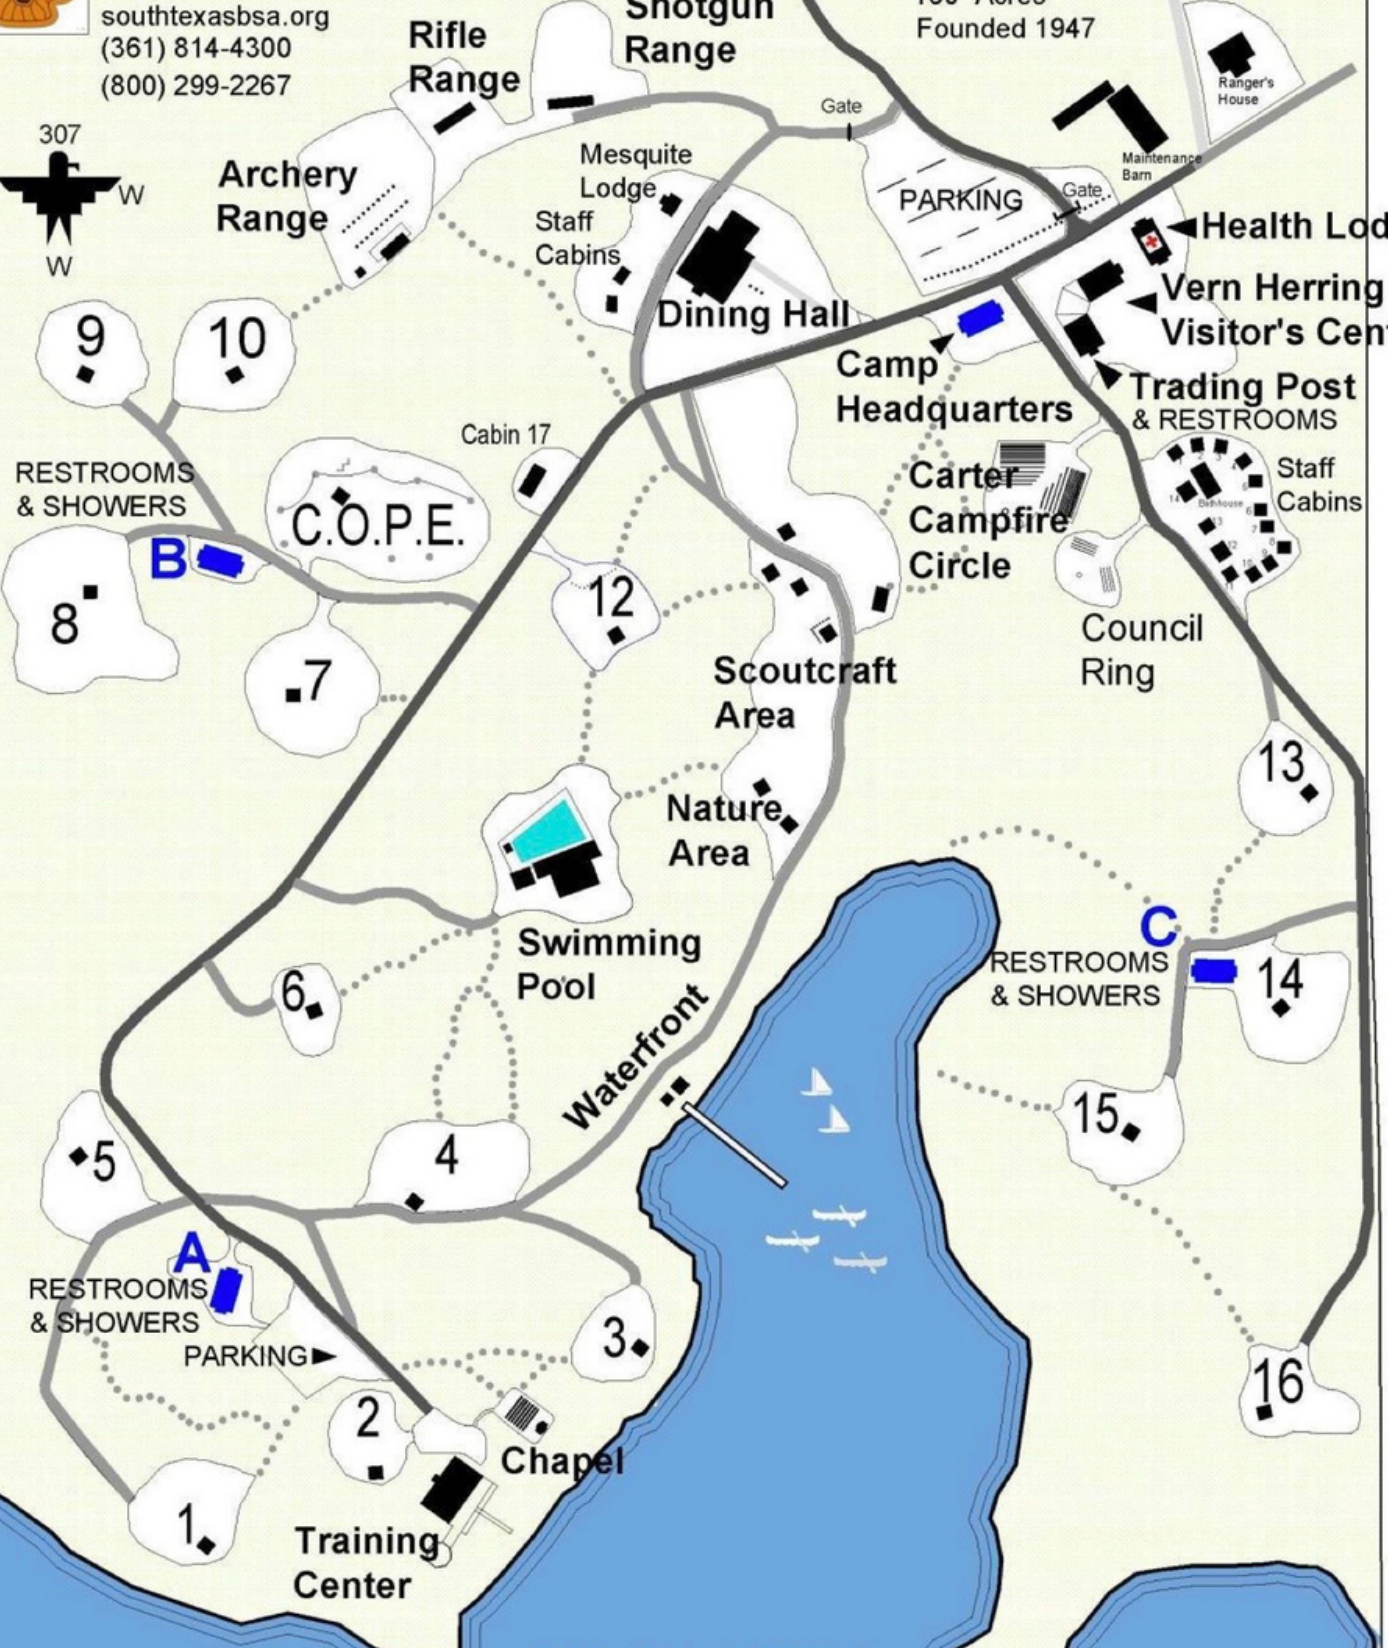

Camp Karankawa

South Texas Council

Boy Scouts of America

southtexasbsa.org

(361) 814-4300

(800) 299-2267

130 Acres
Founded 1947

Lake Corpus Christi State Park

Lake Corpus Christi